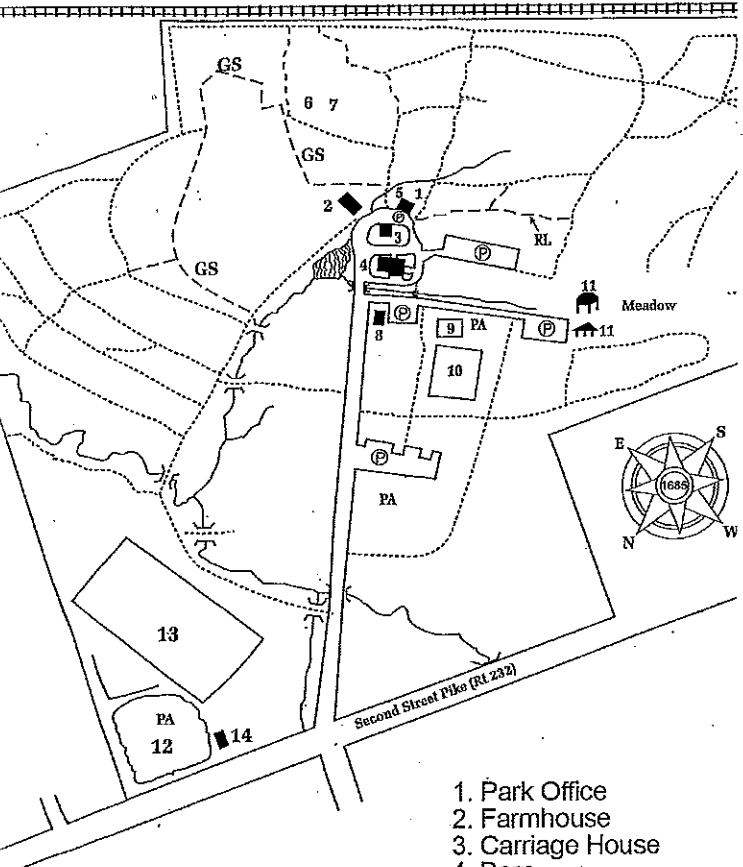

Tamanend Park Map

Map Legend

GS. Glen Sokol Trail
 RL. Richard Leedom Trail
 PA. Picnic Area

(P) Parking

1. Park Office
2. Farmhouse
3. Carriage House
4. Barn
5. Bird Blind
6. Beach Magnolia Glade
7. Butterfly Garden
8. Restrooms
9. Tot Lot
10. Tennis Courts
11. Pavilions
12. Lion's Grove
13. Tamanend Field
14. Snack Bar/Restrooms